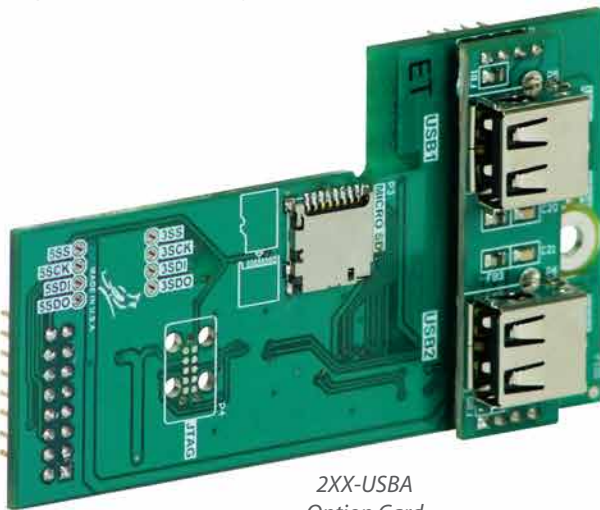

2XX-USBA Option Card

USB-A Ports for Cardinal 200 Series Indicators

USB-A option card for Cardinal models 205, 210, 212G, and 225 indicators with **(2) USB-A ports** and **(1) micro SD port**.

Both USB ports and the micro SD port may all be used simultaneously. For instance, a USB drive may be recording transactions while the other USB port is connected to a keyboard at the same time that a micro SD card is storing IDs.

(Does not include SD card or portable USB drive)

2XX-USBA Option Card

Indicator Model	205	210	212G	225
NEW 101 Keyboard	●	●	●	●
NEW Transaction Storage (USB drive only)	Virtually Unlimited	Virtually Unlimited	Virtually Unlimited	Virtually Unlimited
EXPANDED ID Storage (micro SD or USB drive)		100 IDs	100 IDs	Virtually Unlimited IDs