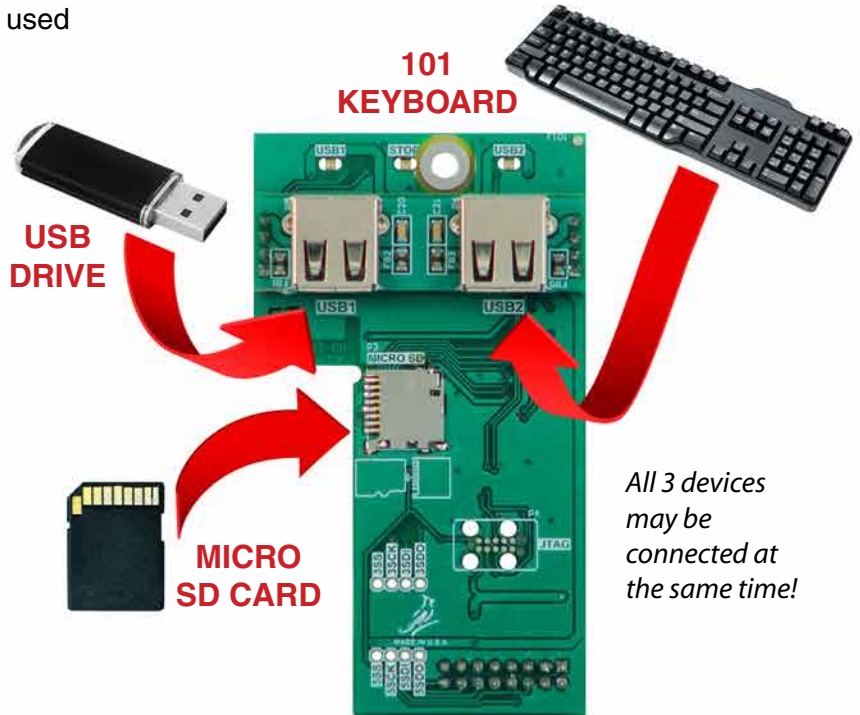

2XX-USBA Option Card

USB-A Ports for Cardinal 200 Series Indicators

USB-A option card for Cardinal models 205, 210, 212G, and 225 indicators with **(2) USB-A ports** and **(1) micro SD port**.

Both USB ports and the micro SD port may all be used simultaneously. For instance, a USB drive may be recording transactions while the other USB port is connected to a keyboard at the same time that a micro SD card is storing IDs.

(Does not include SD card or portable USB drive)

2XX-USBA Option Card

Indicator Model	205	210	212G	225
NEW 101 Keyboard	●	●	●	●
NEW Transaction Storage (USB drive only)	Virtually Unlimited	Virtually Unlimited	Virtually Unlimited	Virtually Unlimited
EXPANDED ID Storage (micro SD or USB drive)		100 IDs	100 IDs	Virtually Unlimited IDs