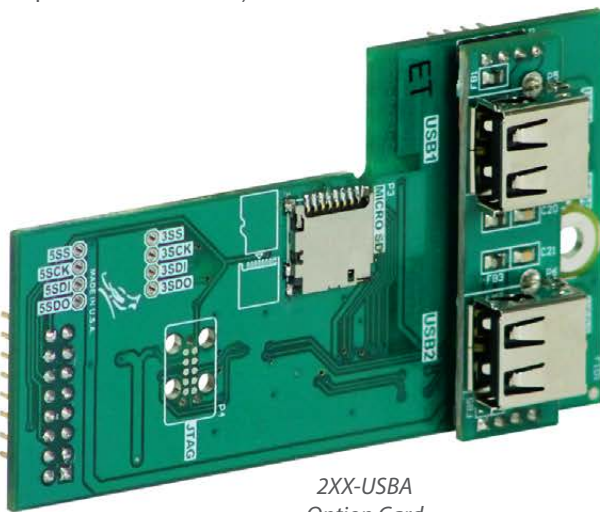

2XX-USBA Option Card

USB-A Ports for Cardinal 200 Series Indicators

USB-A option card for Cardinal models 205, 210, 212G, and 225 indicators with **(2) USB-A ports** and **(1) micro SD port**.

Both USB ports and the micro SD port may all be used simultaneously. For instance, a USB drive may be recording transactions while the other USB port is connected to a keyboard at the same time that a micro SD card is storing IDs.

(Does not include SD card or portable USB drive)

2XX-USBA
Option Card

All 3 devices
may be
connected at
the same time!

Indicator Model	205	210	212G	225
NEW 101 Keyboard	•	•	•	•
NEW Transaction Storage (USB drive only)	Virtually Unlimited	Virtually Unlimited	Virtually Unlimited	Virtually Unlimited
EXPANDED ID Storage (micro SD or USB drive)		100 IDs	100 IDs	Virtually Unlimited IDs