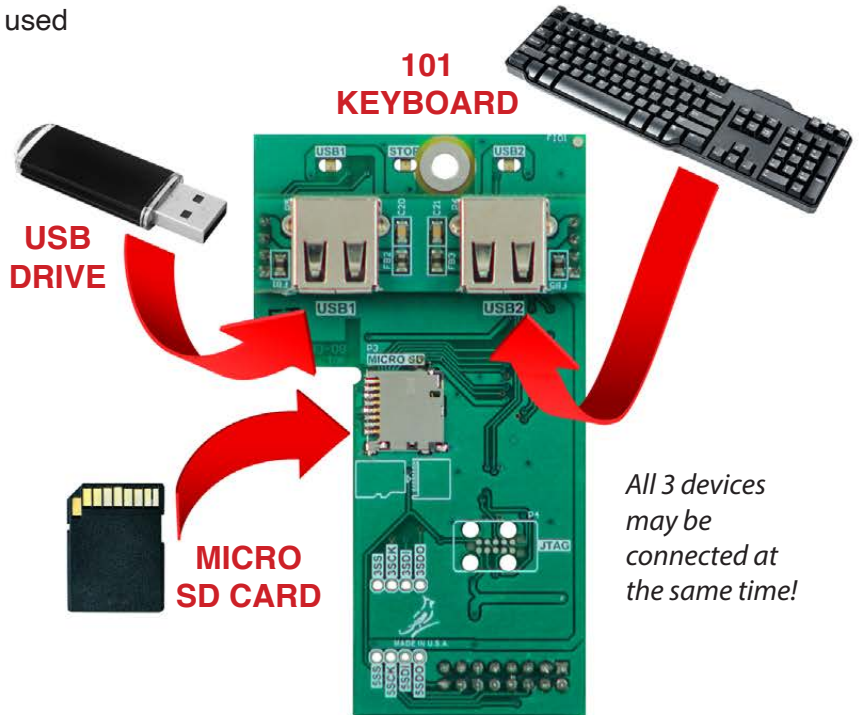

2XX-USBA Option Card

USB-A Ports for Cardinal 200 Series Indicators

USB-A option card for Cardinal models 205, 210, 212G, and 225 indicators with **(2) USB-A ports** and **(1) micro SD port**.

Both USB ports and the micro SD port may all be used simultaneously. For instance, a USB drive may be recording transactions while the other USB port is connected to a keyboard at the same time that a micro SD card is storing IDs.

(Does not include SD card or portable USB drive)

2XX-USBA
Option Card

All 3 devices
may be
connected at
the same time!

Indicator Model	205	210	212G	225
NEW 101 Keyboard	•	•	•	•
NEW Transaction Storage (USB drive only)	Virtually Unlimited	Virtually Unlimited	Virtually Unlimited	Virtually Unlimited
EXPANDED ID Storage (micro SD or USB drive)		100 IDs	100 IDs	Virtually Unlimited IDs