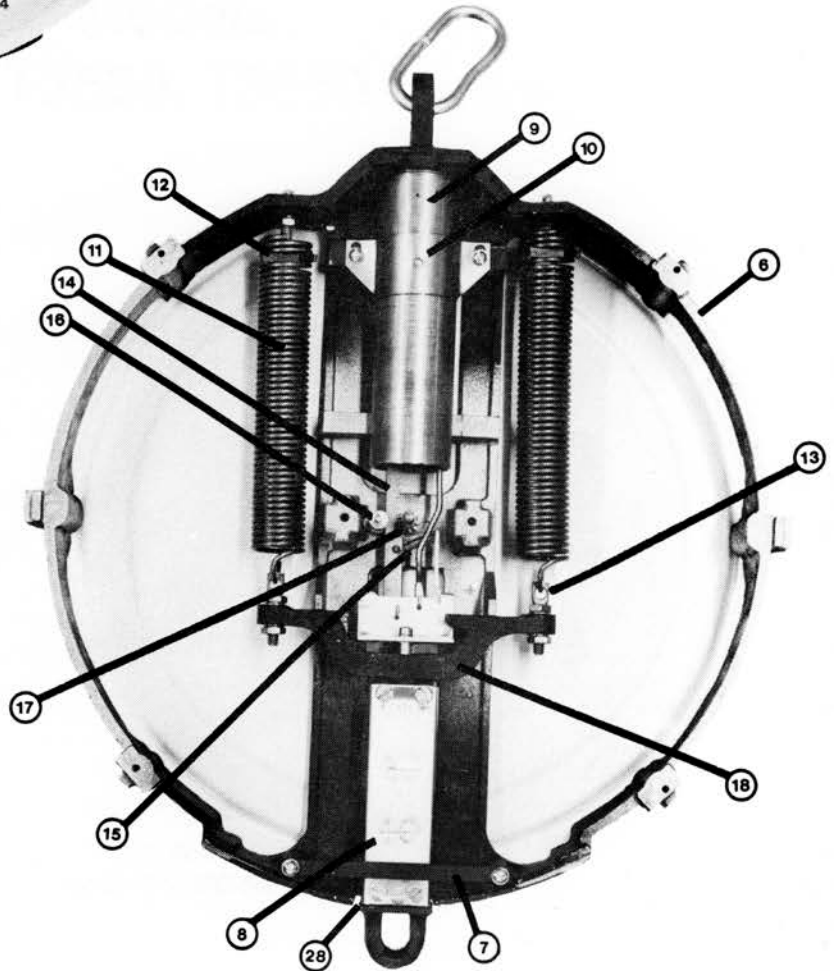

DETECTO®

Series 40S Scales
Models T3530, T3530KG
Parts List

ITEM	PART NUMBER	DESCRIPTION
1	40S29	10 lb Right Hand Dial Chart
	41S29	10 lb Left Hand Dial Chart
	40S1029	5 kg Right Hand Dial Chart
	41S1029	5 kg Left Hand Dial Chart
2	40S12X	Pointer Assembly
3	40S15	Case Ring
4	40S16	Glass
5	40S30	Dial Washer
6	40S2001X	Case
7	40S18	Runner Check Plate
8	40S4008	30 lb Runner Plate
	40S2008	15 kg Runner Plate
9	40S70X	Dashpot Assembly
10	40S709	Dashpot Bracket
11		Springs (2)
12		Spring Washer (2)
	40S1059X	30 lb Spring Assembly
	40S2059X	15 kg Spring Assembly
	40S1059	30 lb / 15 kg Spring
	40S1123	30 lb / 15 kg Spring Washer
13	40S122	Eyebolt
14	40S77	Rack
15	40S28	Tension Spring Rack
16	40S11	Rack Roller
17	41S9	Pinion
18	40S2	30 lb Runner
19	40S37	Adjustor Rod
20	40S22	Adjustor Comp. Spring
21	40S40	Rack Holder
22	40S97	Rack Pin
23	40S702	Dashpot Stem
24	40S36	Rack Holder Guide
25	40S10X	Pinion Bridge
26	40S4	Sash Band
27	40S5	Outside Sash
28	2E68X	Rubber Bumper & Stud Assembly
30	0031-C163-08	Fishpan
31	0031-C167-08	Bar Support Hanger
32	0031-B166-0A	Fishpan Ring Assembly
33	31S34	S-Hook (<i>Not Shown</i>)
34	40S51	Bow Nuts (<i>Not Shown</i>)