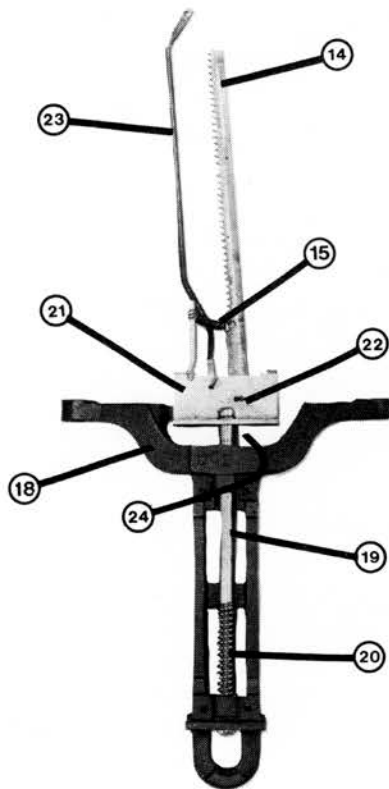

DETECTO®

Series 40S Scales
Models T3530, T3530KG
Parts List

ITEM	PART NUMBER	DESCRIPTION
1	40S29	10 lb Right Hand Dial Chart
	41S29	10 lb Left Hand Dial Chart
	40S1029	5 kg Right Hand Dial Chart
	41S1029	5 kg Left Hand Dial Chart
2	40S12X	Pointer Assembly
3	40S15	Case Ring
4	40S16	Glass
5	40S30	Dial Washer
6	40S2001X	Case
7	40S18	Runner Check Plate
8	40S4008	30 lb Runner Plate
	40S2008	15 kg Runner Plate
9	40S70X	Dashpot Assembly
10	40S709	Dashpot Bracket
11		Springs (2)
12		Spring Washer (2)
	40S1059X	30 lb Spring Assembly
	40S2059X	15 kg Spring Assembly
	40S1059	30 lb / 15 kg Spring
	40S1123	30 lb / 15 kg Spring Washer
13	40S122	Eyebolt
14	40S77	Rack
15	40S28	Tension Spring Rack
16	40S11	Rack Roller
17	41S9	Pinion
18	40S2	30 lb Runner
19	40S37	Adjustor Rod
20	40S22	Adjustor Comp. Spring
21	40S40	Rack Holder
22	40S97	Rack Pin
23	40S702	Dashpot Stem
24	40S36	Rack Holder Guide
25	40S10X	Pinion Bridge
26	40S4	Sash Band
27	40S5	Outside Sash
28	2E68X	Rubber Bumper & Stud Assembly
30	0031-C163-08	Fishpan
31	0031-C167-08	Bar Support Hanger
32	0031-B166-0A	Fishpan Ring Assembly
33	31S34	S-Hook (<i>Not Shown</i>)
34	40S51	Bow Nuts (<i>Not Shown</i>)