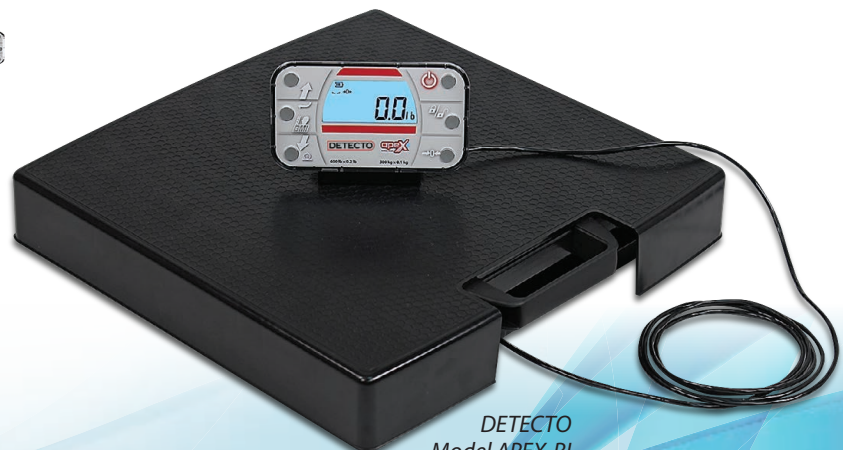

## Sonaris Touchless Sonar Stadiometer

- Measures 1 to 9 ft (30 to 275 cm)
- Pinpoint accuracy to 0.2 in and 5 mm graduations

DETECTO  
Model SONARIS

- Instant digital height readouts without pushing a single button
- May be wall mounted or set on a countertop

- Arrives fully assembled and ready for measurement
- Auto calibrate (or manual calibration) to current position for completely portable use
- Digitally measures small children up to tall adults

HOSPITALS  
SCHOOL HEALTH  
MEDICAL EXAMS  
PATIENTS' HOMES • DOCTORS' OFFICES

## APEX-RI Remote Indicator Portable Scale

- 600 lb x 0.2 lb / 300 kg x 0.1 kg
- Spacious 17 x 17 in / 43 x 43 cm platform

- Portable with built-in carrying handle
- Textured platform surface for safety
- Remote indicator for versatile display placement
- Body Mass Index
- 12VDC AC power adapter included on -AC models