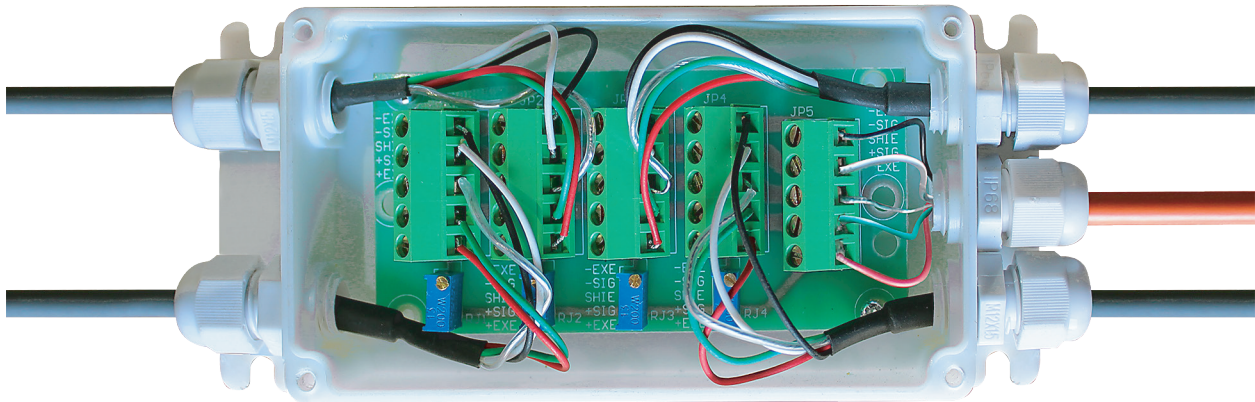

EH Series Junction Box Wiring Diagram

CARDINAL®

ECHELON

EH-544 / EH-1044
Economy Floor Scale

Load Cell to J- Box (1-4)

- + EXE Red
- + SIG Green
- SHIELD May be any color
- SIG White
- EXE Black

J-Box Connector Out

- + EXE Red
- + SIG Green
- SHIELD May be any color
- SIG White
- EXE Black

Male 9 Pin Connector Scale to Cardinal Indicator

- 1 Red + Excitation
- 2 White - Signal
- 3
- 4
- 5 May be any color Shield
- 6 Black - Excitation
- 7 Green + Signal
- 8
- 9