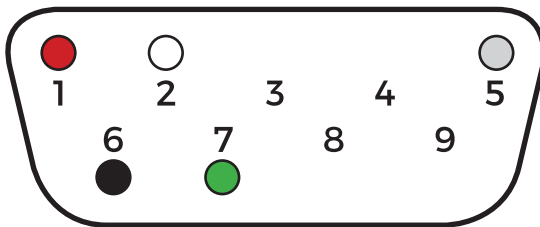

EH Series Junction Box Wiring Diagram

CARDINAL®

ECHELON

EH-544 / EH-1044
Economy Floor Scale

Load Cell to J- Box (1-4)

- + EXE Red
- + SIG Green
- SHIELD May be any color
- SIG White
- EXE Black

J-Box Connector Out

- + EXE Red
- + SIG Green
- SHIELD May be any color
- SIG White
- EXE Black

Male 9 Pin Connector Scale to Cardinal Indicator

- 1 Red + Excitation
- 2 White - Signal
- 3
- 4
- 5 May be any color Shield
- 6 Black - Excitation
- 7 Green + Signal
- 8
- 9