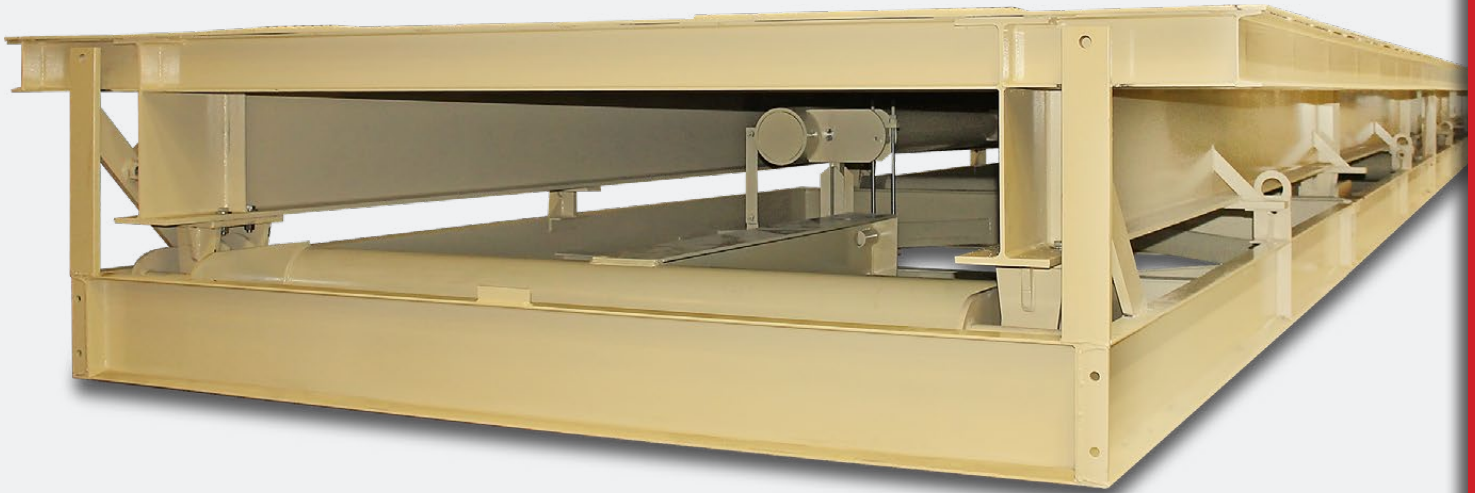

CARDINAL®

PRL

S E R I E S

HEAVY-DUTY SELF-CONTAINED PORTABLE TRUCK SCALES

SELF-CONTAINED PORTABILITY
FOR
USE IN **MULTIPLE**
LOCATIONS

- Lever Design Built to Last
- Single Units or Tandem Models Available
- Durable, Anti-Corrosion Powder Paint
- Capacities Available from 20 tons up to 100 tons
- Available in 10 ft or 12 ft widths

88-135

PRL

S E R I E S

HEAVY-DUTY SELF-CONTAINED PORTABLE TRUCK SCALES

Easy Access Below Scale Deck

Top-side access covers allow quick and easy accessibility to beneath the scale platform.

Self-Contained Tandem Units

Each unit is a self-contained scale in itself. Split units offer 3-in-1 scale flexibility.

Cardinal Scale's PRL series heavy-duty, self-contained mechanical truck scales are made for endurance and accuracy, while remaining completely self-contained. Tandem units are composed of two or more scales of varying platform lengths, tandem-connected for greater capacity. When split, each unit is a self-contained scale in itself, offering 3-in-1 scale flexibility.

A rock-solid, 5/16-inch-thick checkered steel deck plate is standard and available in many different models for lengths and capacities listed below. The PRL is NTEP legal-for-trade certified and includes the ZX-2500 load cell assembly.