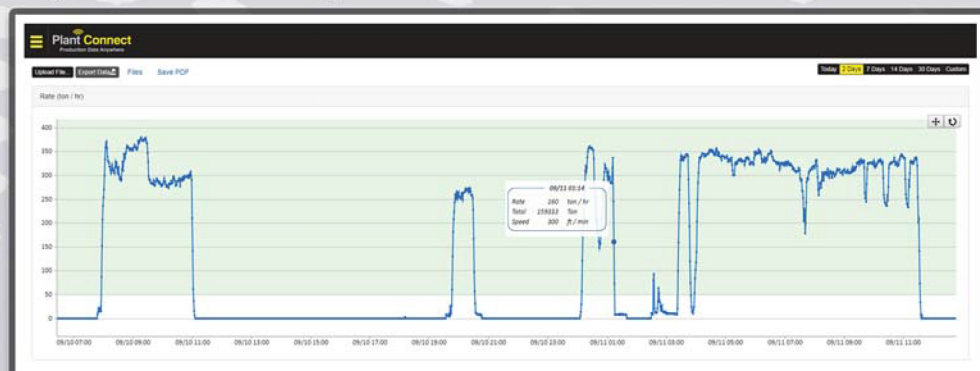

Visit us: beltwayscales.com

Production Data Solutions

Monitor your production in real time.

Take charge of your inventory with custom reports.

Analyze your data to improve performance and reduce downtime.