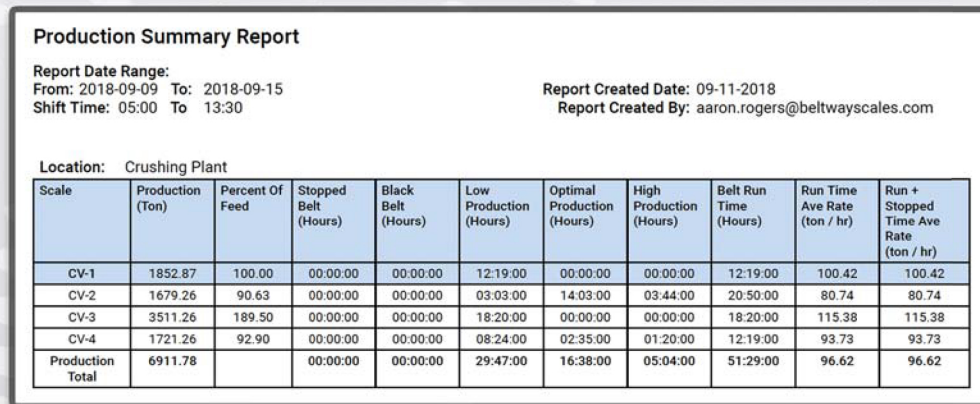

Plant Connect

Production Data Solutions

Plant **Connect**

Real Time Production Monitoring

No Onsite PC Required

Connect an Unlimited Number of Scales

Production Reports On Demand

Introducing the
Plant Connect App
The future of production management
Free with Plant Connect activation

Visit us: beltwayscales.com

Production Data Solutions

Monitor your production in real time.

Take charge of your inventory with custom reports.

Analyze your data to improve performance and reduce downtime.