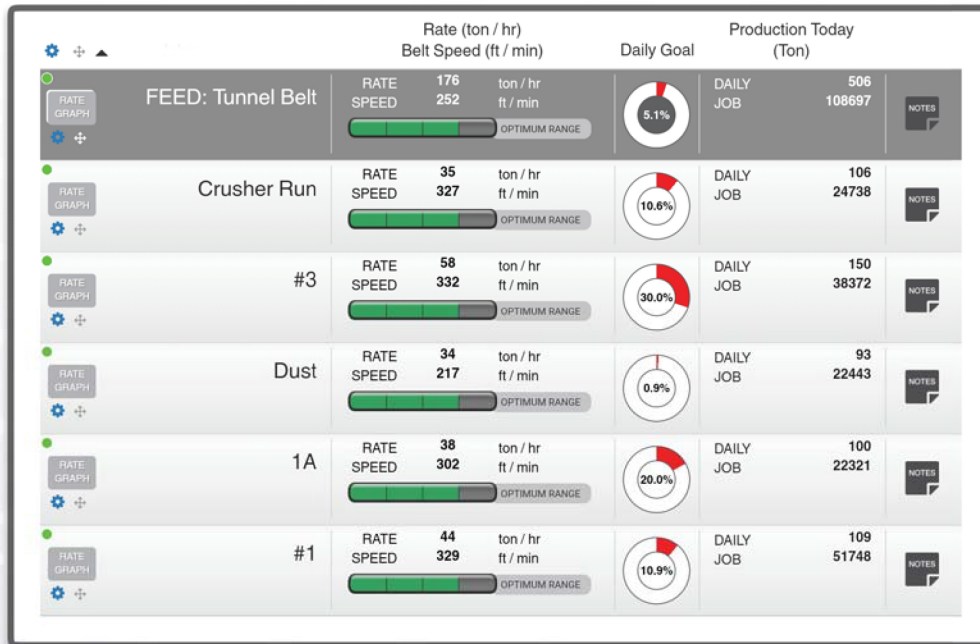

Plant Connect

Production Data Solutions

Plant **Connect**

Real Time Production Monitoring

No Onsite PC Required

Connect an Unlimited Number of Scales

Production Reports On Demand

Introducing the
Plant Connect App
The future of production management
Free with Plant Connect activation

Visit us: beltwayscales.com

Production Data Solutions

Monitor your production in real time.

Take charge of your inventory with custom reports.

Analyze your data to improve performance and reduce downtime.