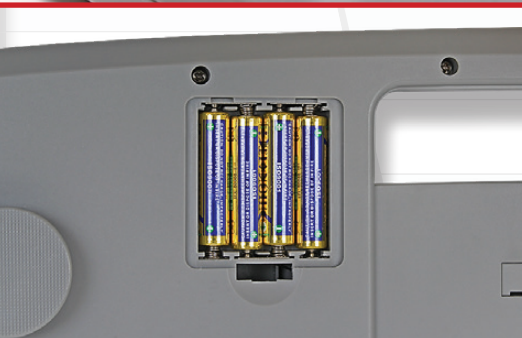

LARGE BACKLIT BLUE LCD FOR EASY VISIBILITY

Thin profile for easy accessibility combined with high 600-lb/ 272-kg capacity

- Non-skid rubber mat provides safety when stepping on and off the scale
- Low battery indicator for added convenience
- Flat construction makes stepping on and off very easy
- Weight is conveniently held onscreen for 5 seconds after weighing
- Integral carrying handle built into the scale
- Sturdy, well-built construction for long-term durability
- No need to turn it On and Off - the scale does it for you

Detecto Model SlimPRO
Digital Low-Profile
Floor Scale

IDEAL FOR:

- Elderly
- Obese
- Blind
- Telemedicine

DETECTO
www.Detecto.com

LARGE LCD READOUTS

The SlimPRO's big 1.4 in / 36 mm high LCD digits are easily viewable. Convenient units switching is performed through a switch on the back of the scale.

SWIVEL FEET

DETECTO's SlimPRO can even weigh accurately on carpets. The special swivel feet allow the scale to be used on a variety of floor surfaces.

BATTERY POWER

The SlimPRO is powered by 4 AAA batteries, which are included with the scale. Auto-On and Auto-Off functions help conserve battery life.

The SlimPRO may be used in applications including physician offices, clinics, gyms, home healthcare, and bathroom personal use.